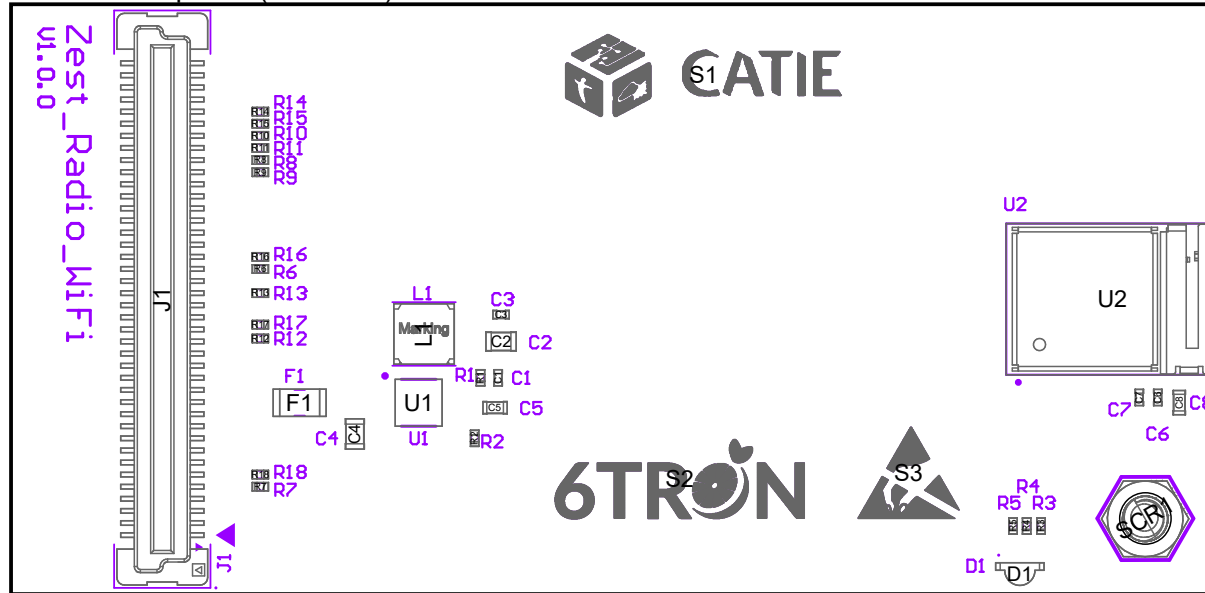

View from Top side (Scale 2:1)

Title: <i>Assembly Drawing</i>	Version: <i>1.0.0</i>	
Board: <i>Zest_Radio_WiFi</i>	Size: <i>A4</i>	
Project: <i>6TRON</i>	Sheet: <i>1 of 2</i>	
Author: <i>SGA</i>	Date: <i>03/03/2022</i>	

A

B

C

D

E

1

1

View from Bottom side (Scale 2:1)

2

2

3

3

4

4

Title: <i>Assembly Drawing</i>	Version: <i>1.0.0</i>	
Board: <i>Zest_Radio_WiFi</i>	Size: <i>A4</i>	
Project: <i>6TRON</i>	Sheet: <i>2 of 2</i>	
Author: <i>SGA</i>	Date: <i>03/03/2022</i>	

A