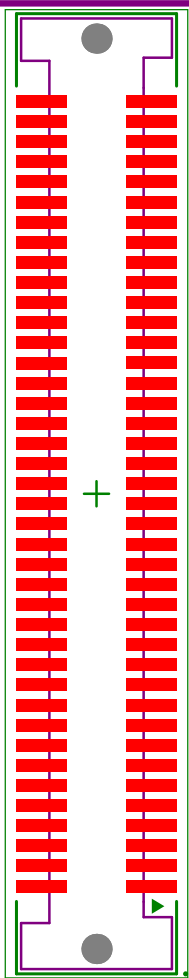

Zest\_RTC\_RV-8803-C7  
V1.0.0

J1

CATIE

J3

Gnd

6TRON

J4

Top Overlay

Mechanical 1

Zest\_RTC\_RV-8803-C7 V1.0.0

Bottom Overlay

0.0.14 7C-E088-VR\_CTR\_t2eS

Mechanical 1