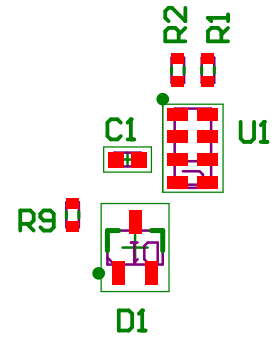

Zest\_RTC\_RV-8803-C7  
V1.0.0

J1

CATIE

J3

Gnd

6TRON

J4

Top Overlay

Mechanical 1

Zest\_RTC\_RV-8803-C7 V1.0.0

Bottom Overlay

0.0.14 7C-E088-VR\_CTR\_t2eS

Mechanical 1