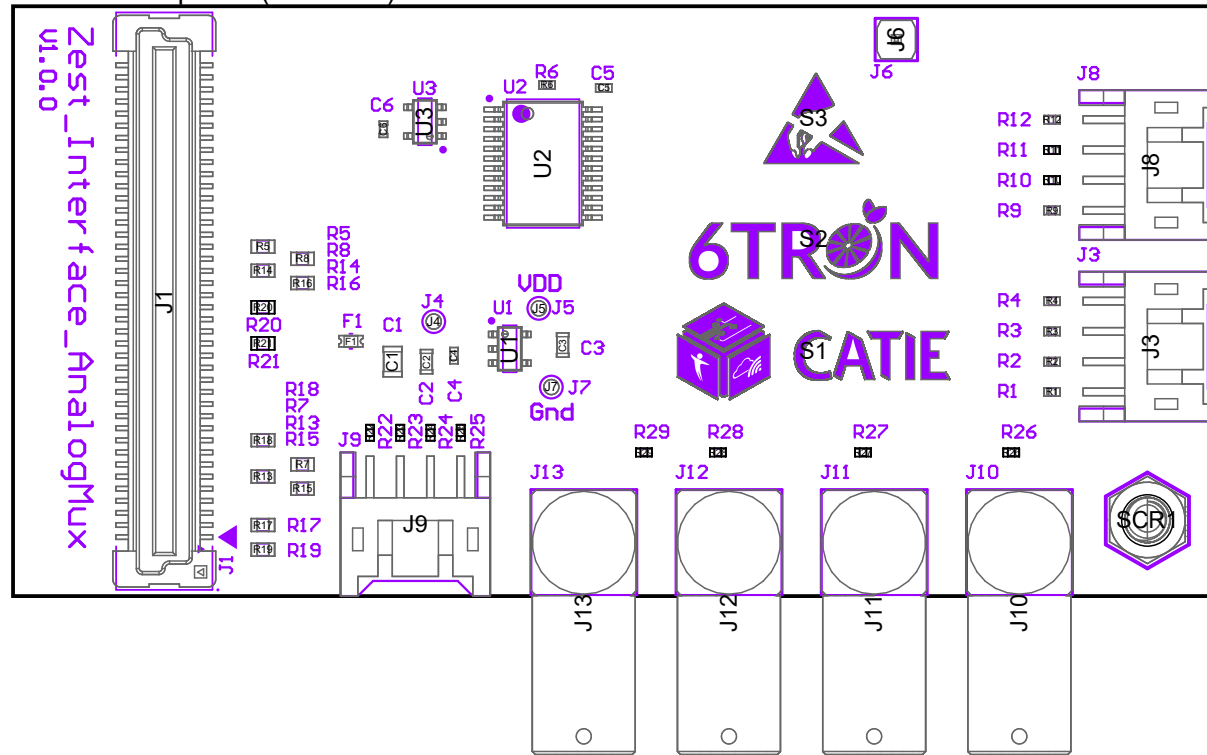

View from Top side (Scale 2:1)

Title: <i>Assembly Drawing</i>	Version: 1.0.0	
Board: <i>Zest_Interface_AnalogMux</i>	Size: A4	
Project: <i>6TRON</i>	Sheet: 1 of 2	
Author: SGA	Date: 01/03/2023	

A

B

C

D

E

1

1

View from Bottom side (Scale 2:1)

2

2

3

3

4

4

Title: <i>Assembly Drawing</i>	Version: 1.0.0	
Board: <i>Zest_Interface_AnalogMux</i>	Size: A4	
Project: <i>6TRON</i>	Sheet: 2 of 2	
Author: <i>SGA</i>	Date: <i>01/03/2023</i>	

A

B

C

D

E