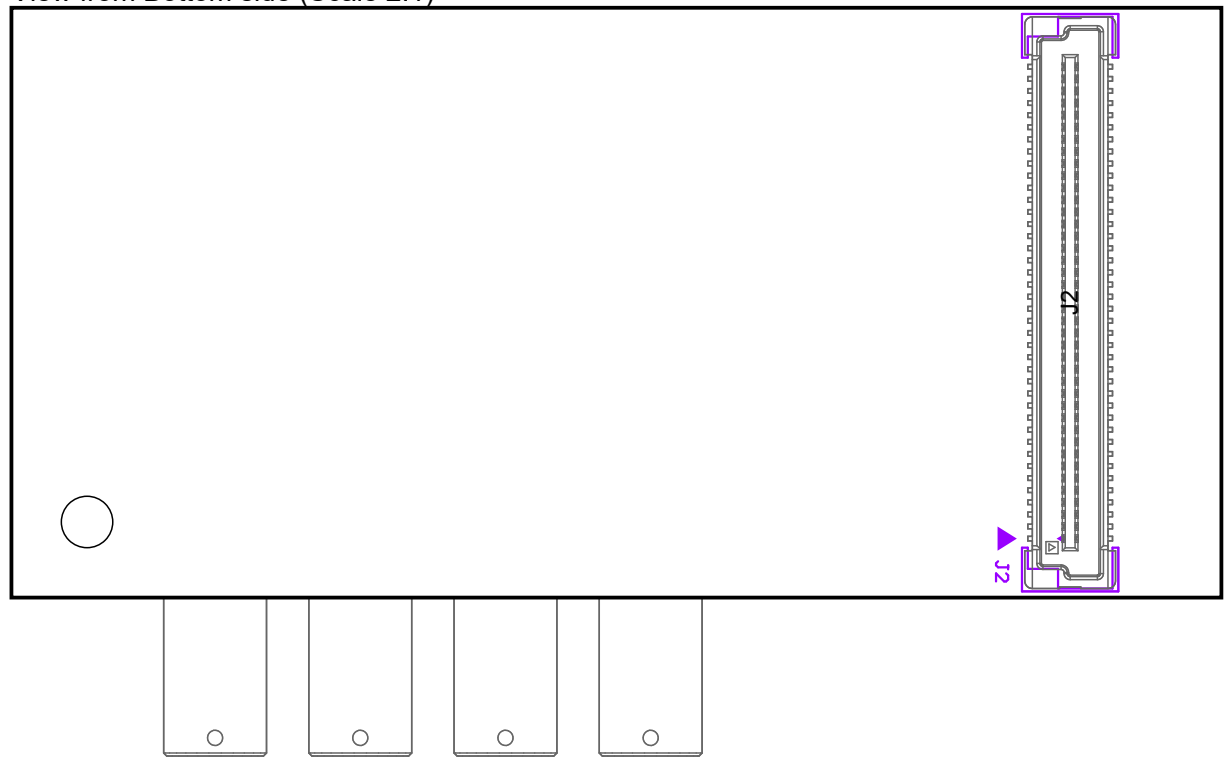

View from Top side (Scale 2:1)

Title: <i>Assembly Drawing</i>	Version: 1.0.0	
Board: <i>Zest_Interface_AnalogMux</i>	Size: A4	
Project: <i>6TRON</i>	Sheet: 1 of 2	
Author: SGA	Date: 01/03/2023	

A

B

C

D

E

1

1

View from Bottom side (Scale 2:1)

2

2

3

3

4

4

Title: <i>Assembly Drawing</i>	Version: 1.0.0	
Board: <i>Zest_Interface_AnalogMux</i>	Size: A4	
Project: <i>6TRON</i>	Sheet: 2 of 2	
Author: <i>SGA</i>	Date: <i>01/03/2023</i>	

A

B

C

D

E