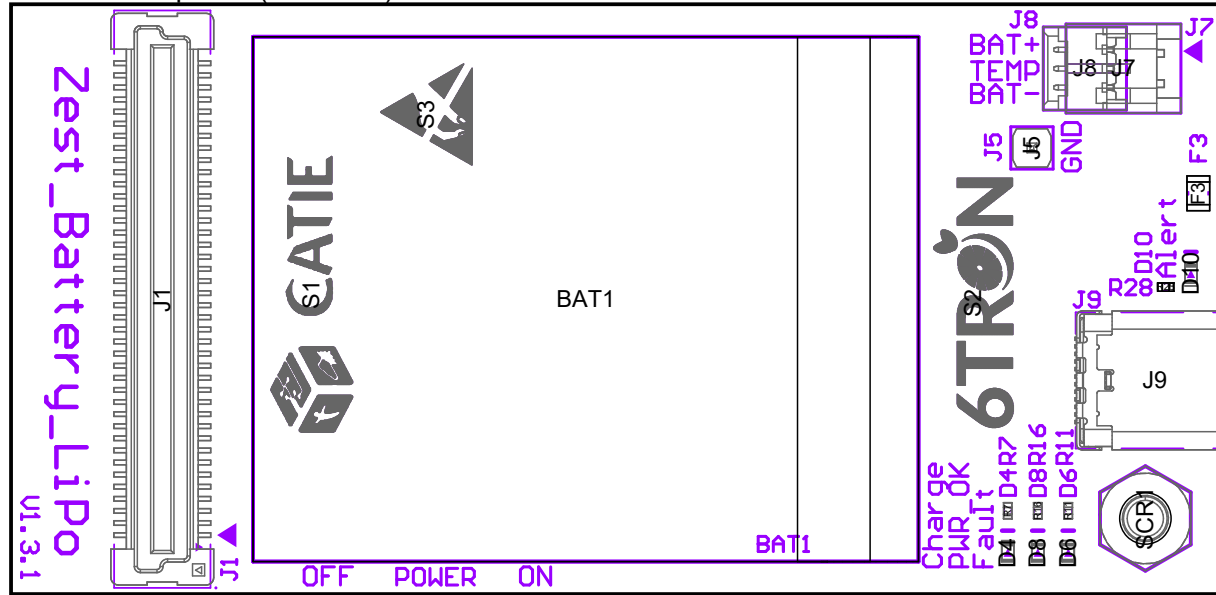

View from Top side (Scale 2:1)

Title: <i>Assembly Drawing</i>	Version: <i>1.3.1</i>
Board: <i>Zest_Battery_LiPo</i>	Size: <i>A4</i>
Project: <i>6TRON</i>	Sheet: <i>1 of 2</i>
Author: <i>SGA</i>	Date: <i>22/12/2021</i>

CATIE
CC BY 4.0

View from Bottom side (Scale 2:1)

Title: <i>Assembly Drawing</i>	Version: 1.3.1	
Board: <i>Zest_Battery_LiPo</i>	Size: A4	
Project: <i>6TRON</i>	Sheet: 2 of 2	
Author: <i>SGA</i>	Date: 22/12/2021	