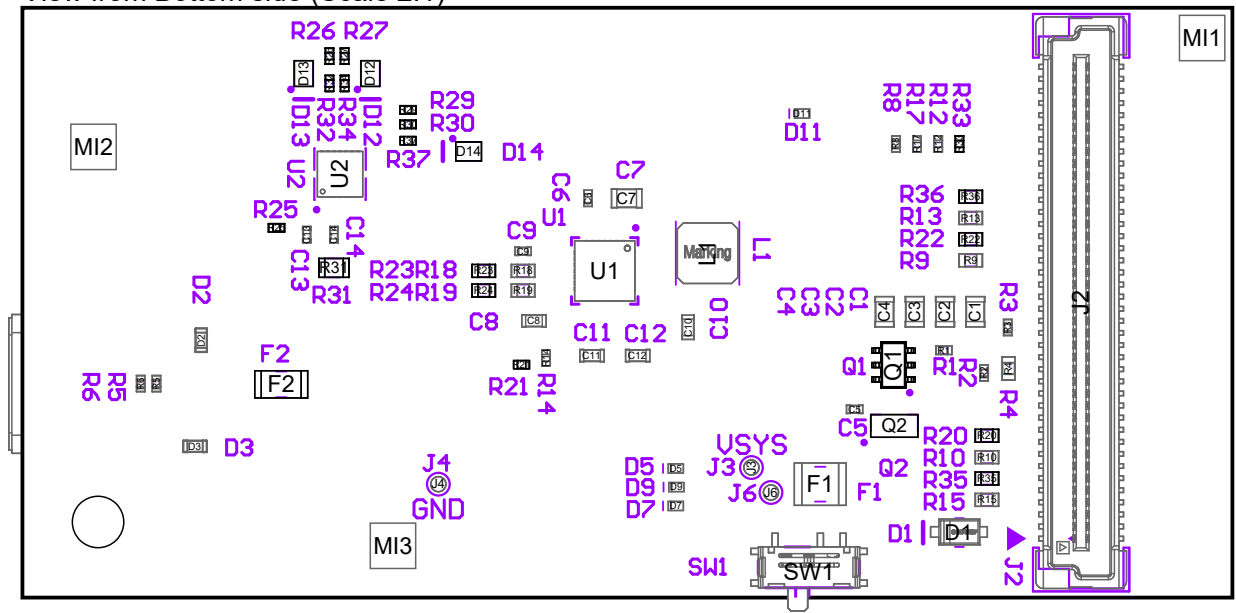

View from Top side (Scale 2:1)

Title: <i>Assembly Drawing</i>	Version: <i>1.3.1</i>
Board: <i>Zest_Battery_LiPo</i>	Size: <i>A4</i>
Project: <i>6TRON</i>	Sheet: <i>1 of 2</i>
Author: <i>SGA</i>	Date: <i>22/12/2021</i>

CATIE
CC BY 4.0

View from Bottom side (Scale 2:1)

Title: <i>Assembly Drawing</i>	Version: 1.3.1	
Board: <i>Zest_Battery_LiPo</i>	Size: A4	
Project: <i>6TRON</i>	Sheet: 2 of 2	
Author: <i>SGA</i>	Date: 22/12/2021	