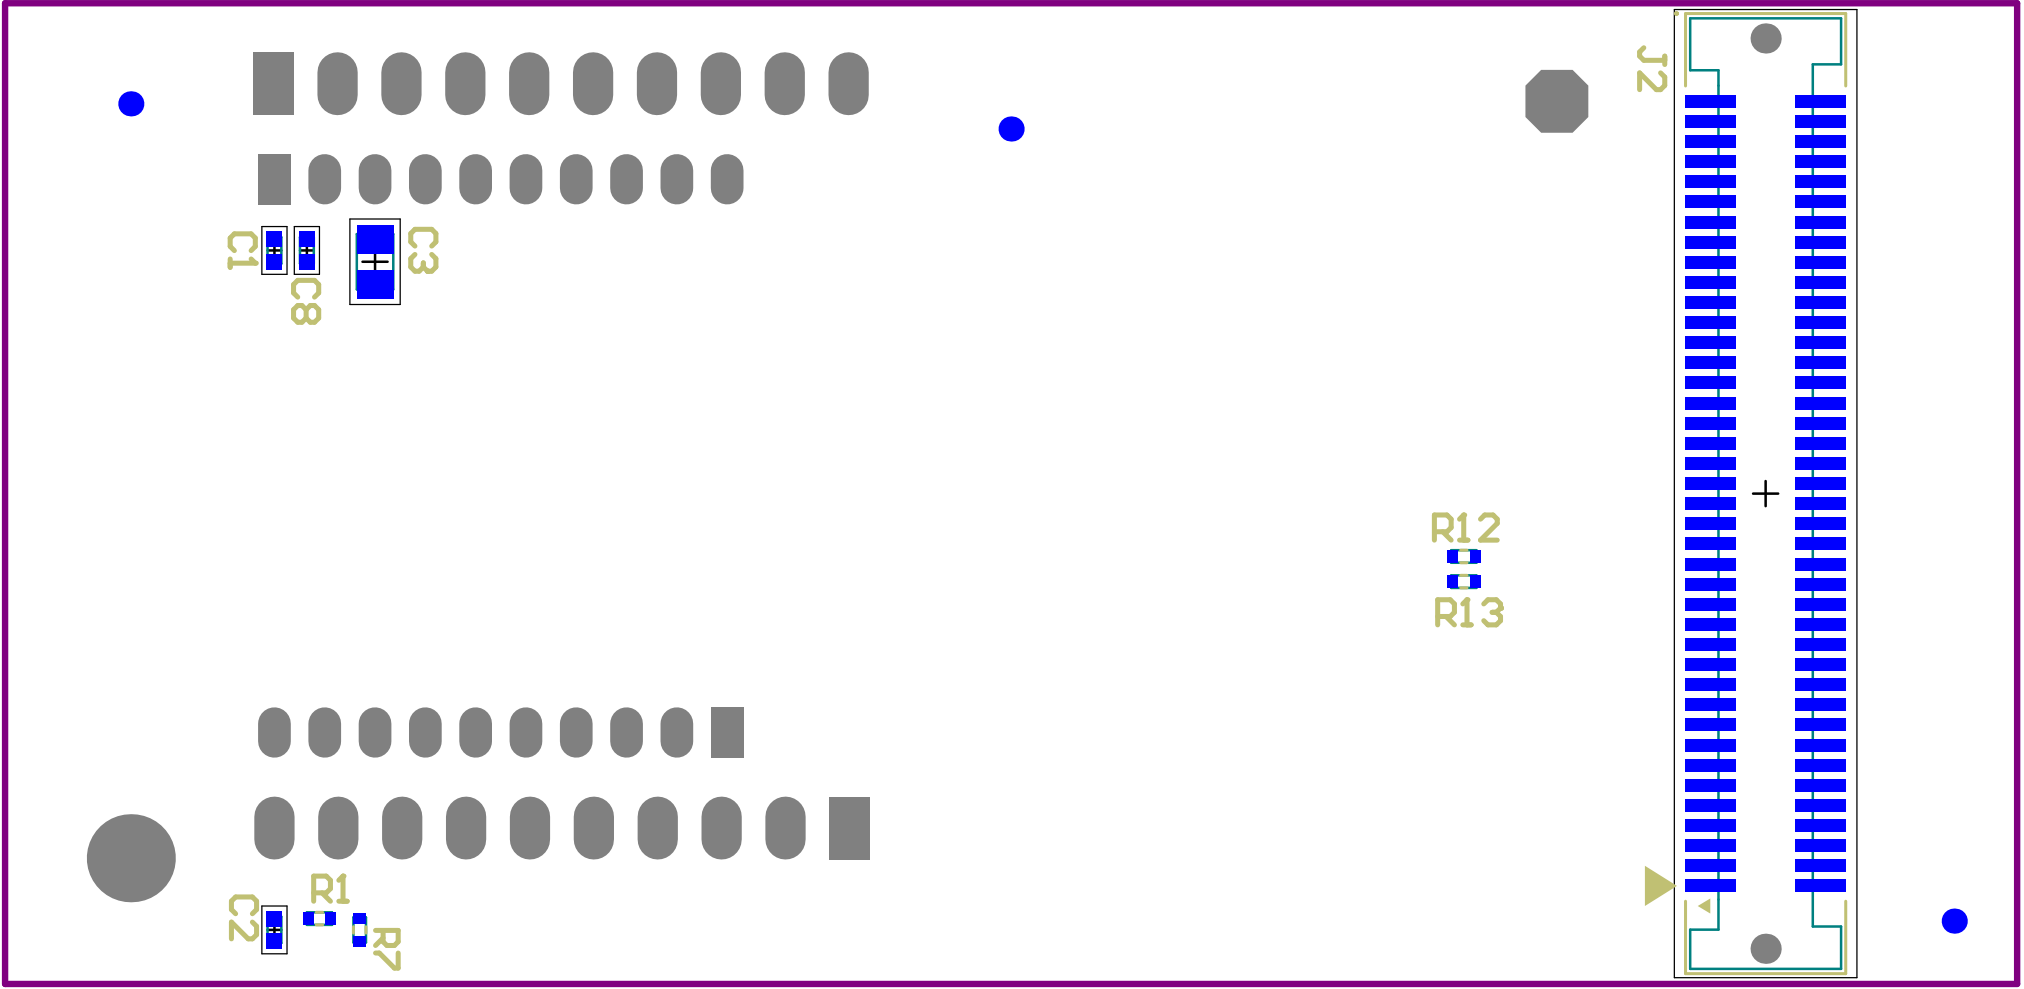

Top Overlay

Mechanical 1

Zest_Adapter_XBee

V2.3.0

Bottom Overlay