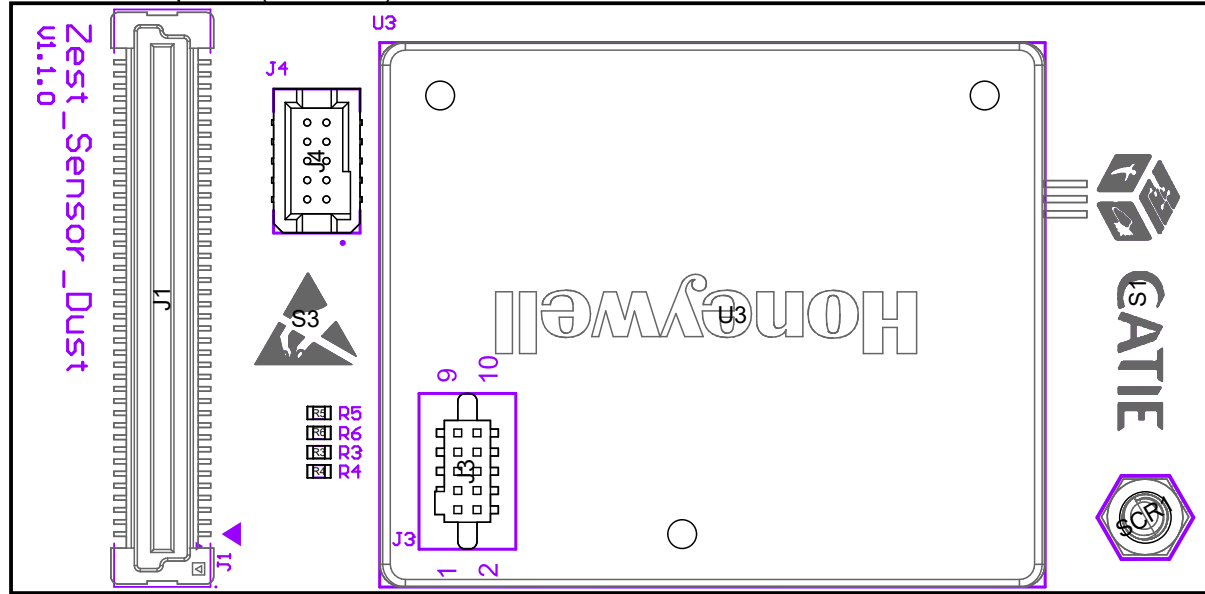

View from Top side (Scale 2:1)

| | | |
|--------------------------------|-------------------------|---|
| Title: <i>Assembly Drawing</i> | Version: <i>1.1.0</i> |  |
| Board: <i>Zest_Sensor_Dust</i> | Size: <i>A4</i> | |
| Project: <i>6TRON</i> | Sheet: <i>1 of 2</i> |  |
| Author: <i>SGA</i> | Date: <i>04/01/2022</i> | |

View from Bottom side (Scale 2:1)

| | | |
|--------------------------------|-------------------------|---|
| Title: <i>Assembly Drawing</i> | Version: <i>1.1.0</i> |  |
| Board: <i>Zest_Sensor_Dust</i> | Size: <i>A4</i> | |
| Project: <i>6TRON</i> | Sheet: <i>2 of 2</i> |  |
| Author: <i>SGA</i> | Date: <i>04/01/2022</i> | |