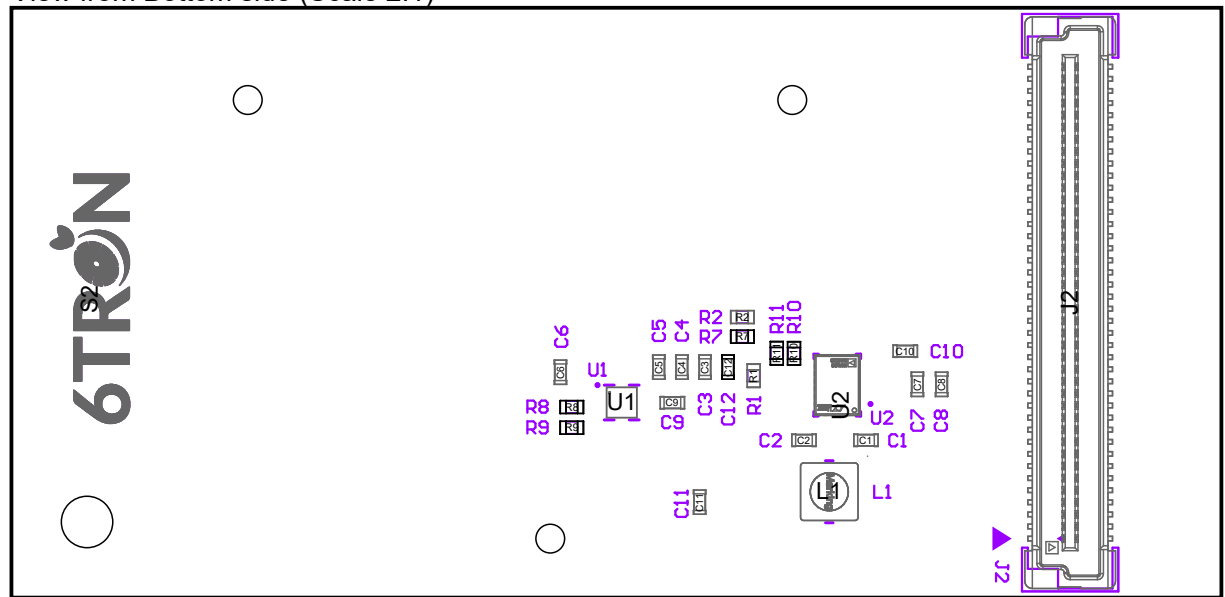

View from Top side (Scale 2:1)

| | | |
|--------------------------------|-------------------------|---|
| Title: <i>Assembly Drawing</i> | Version: <i>1.1.0</i> |  |
| Board: <i>Zest_Sensor_Dust</i> | Size: <i>A4</i> | |
| Project: <i>6TRON</i> | Sheet: <i>1 of 2</i> |  |
| Author: <i>SGA</i> | Date: <i>04/01/2022</i> | |

View from Bottom side (Scale 2:1)

| | | |
|--------------------------------|-------------------------|---|
| Title: <i>Assembly Drawing</i> | Version: <i>1.1.0</i> |  |
| Board: <i>Zest_Sensor_Dust</i> | Size: <i>A4</i> | |
| Project: <i>6TRON</i> | Sheet: <i>2 of 2</i> |  |
| Author: <i>SGA</i> | Date: <i>04/01/2022</i> | |