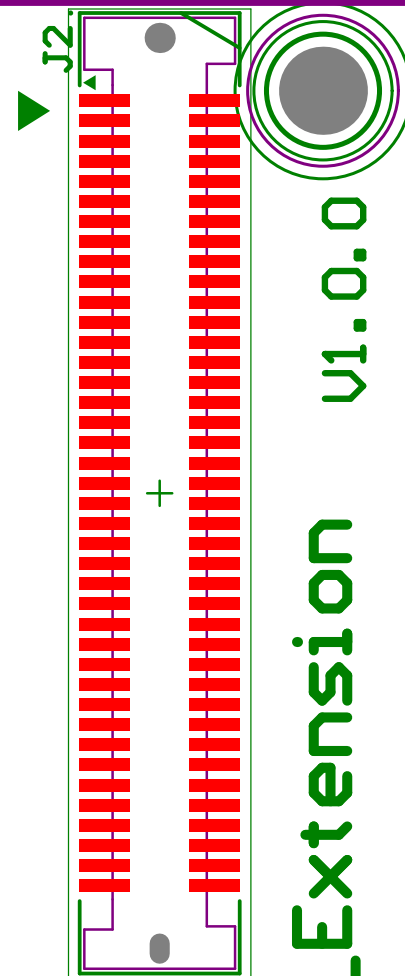

Daughter boards only

No power source

CATIE

6TRON

Zest_Carrier_Extension

V1.0.0

Top Overlay

Mecanical 1