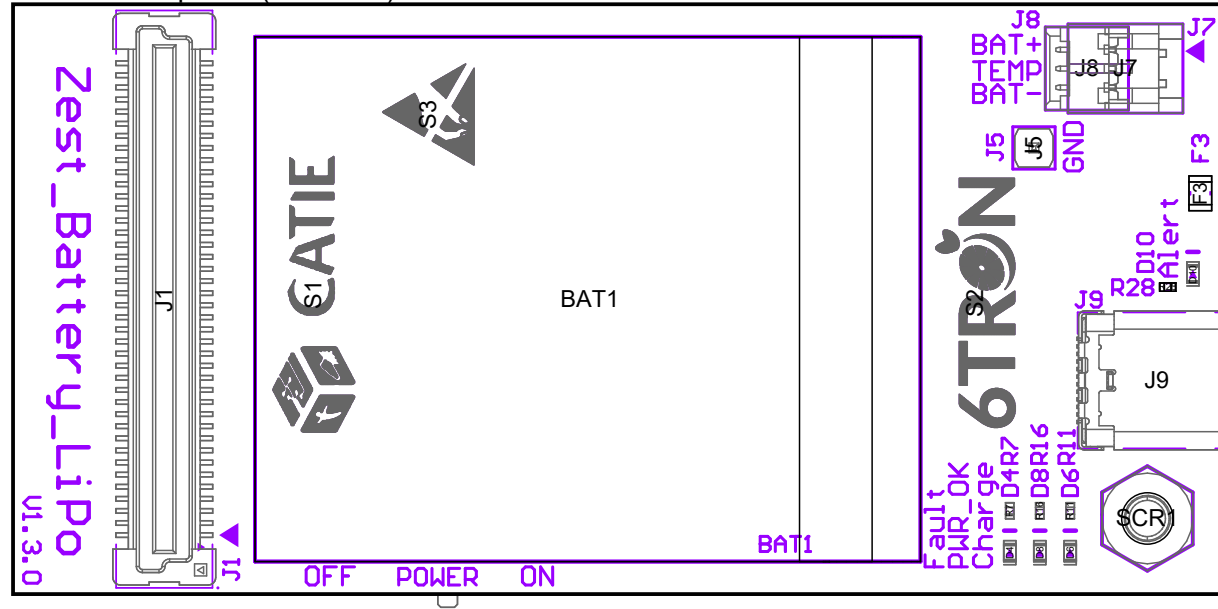

View from Top side (Scale 2:1)

Title: <i>Assembly Drawing</i>	Version: <i>1.3.0</i>	
Board: <i>Zest_Battery_LiPo</i>	Size: <i>A4</i>	
Project: <i>6TRON</i>	Sheet: <i>1 of 2</i>	
Author: <i>SGA</i>	Date: <i>08/12/2021</i>	

View from Bottom side (Scale 2:1)

Title: Assembly Drawing	Version: 1.3.0	
Board: Zest_Battery_LiPo	Size: A4	
Project: 6TRON	Sheet: 2 of 2	
Author: SGA	Date: 08/12/2021	