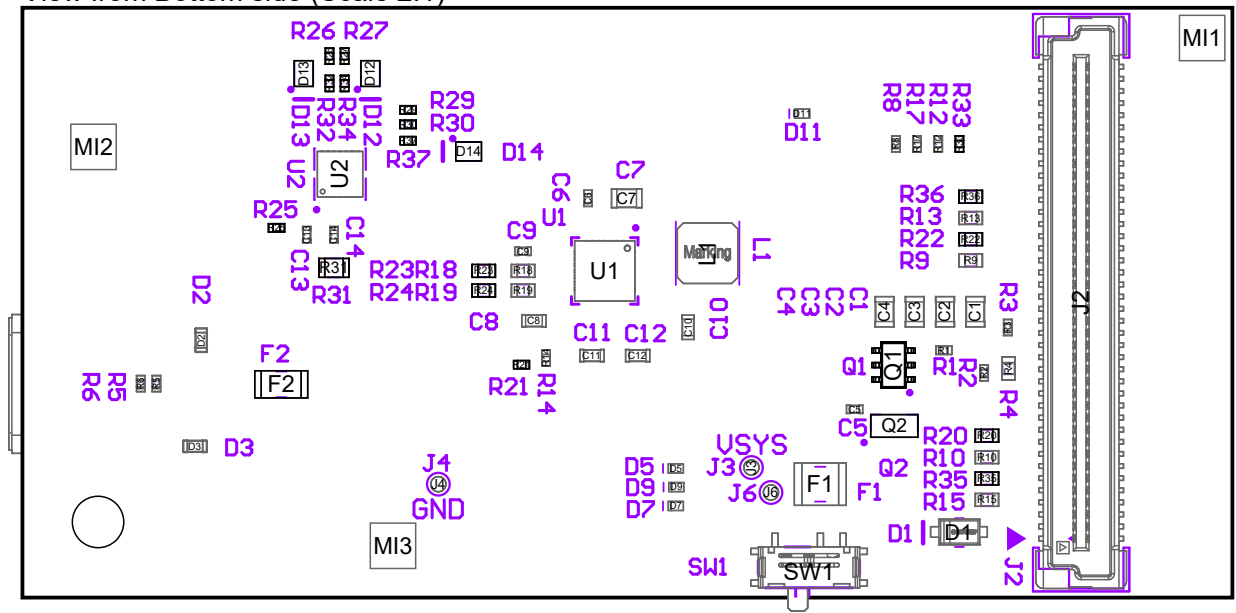

View from Top side (Scale 2:1)

Title: <i>Assembly Drawing</i>	Version: <i>1.3.0</i>	
Board: <i>Zest_Battery_LiPo</i>	Size: <i>A4</i>	
Project: <i>6TRON</i>	Sheet: <i>1 of 2</i>	
Author: <i>SGA</i>	Date: <i>08/12/2021</i>	

View from Bottom side (Scale 2:1)

Title: Assembly Drawing	Version: 1.3.0	
Board: Zest_Battery_LiPo	Size: A4	
Project: 6TRON	Sheet: 2 of 2	
Author: SGA	Date: 08/12/2021	