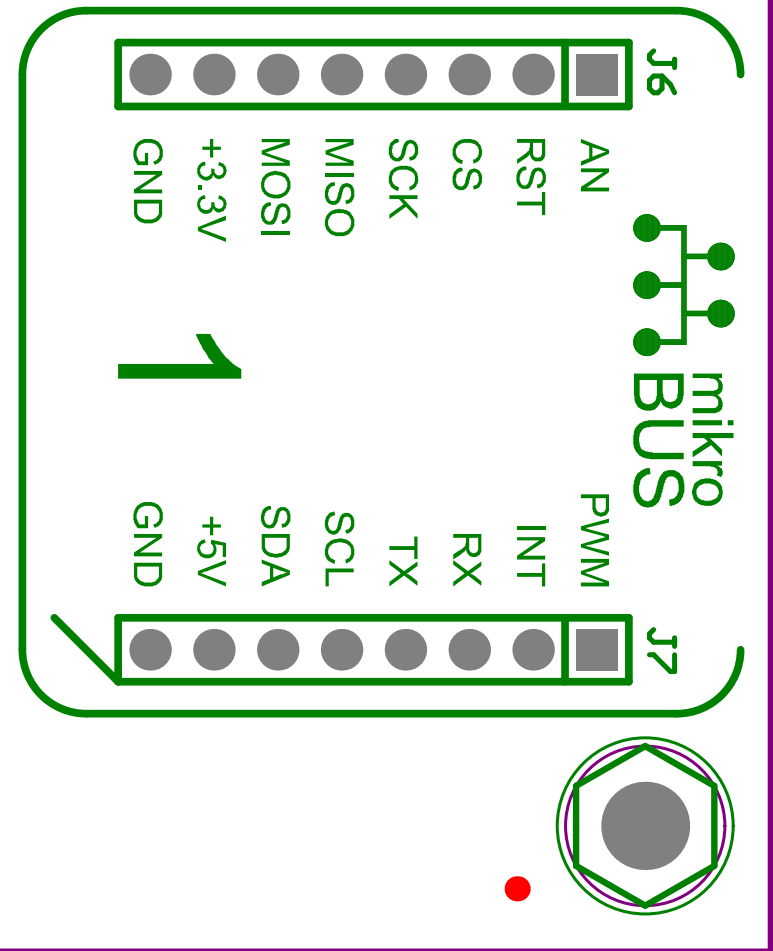

# CATIE 6TRON

V1.0.0

Zest\_Adapter\_Click

Top Overlay

Mecanical 1

Zest\_Adapter\_Click

V1.0.0

Bottom Overlay

v1.0.0

Test\_Adapter\_Click

Mechanical 1