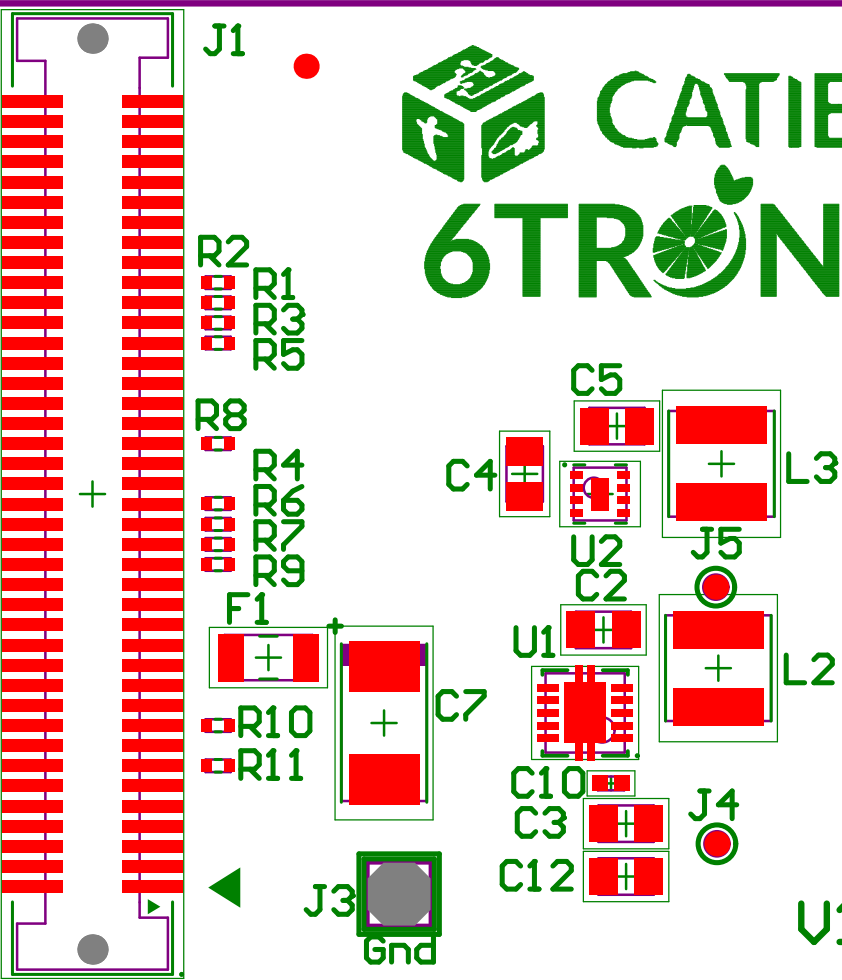

# CATIE 6TRON

V1.0.0

Zest\_Adapter\_Click

Top Overlay

Mecanical 1

Zest\_Adapter\_Click

V1.0.0

Bottom Overlay

v1.0.0

Test\_Adapter\_Click

Mechanical 1